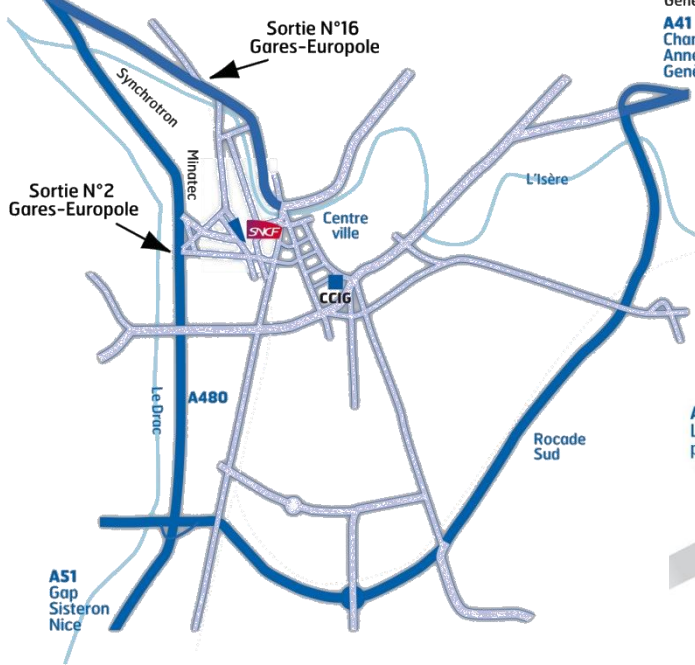

ACCESS MAP

Aéroport Lyon St-Exupéry
Aéroport Grenoble Isère
Paris
Lyon - A48
Valence - A49

General Map

Aéroport
Genève Cointrin
A41
Chambéry
Annecy
Genève

Europole District Map

BY TRAM

- Coming by tram: line A, alight at *Gares* / line B, alight at *Palais de Justice*.

BY CAR

- Coming from Geneva and Chambry by the A41 motorway : take the *rocade sud* (ring road), follow signs to Lyon by motorway,, take the Europole exit and follow signs to Europole

- Coming from Lyon by the A48 motorway, take the Europole-Gares exit and follow signs to Europole.

BY TRAIN OR BY PLANE

- Coming by train: use the underpass between the railway station and Europole

- Airport shuttle buses: Grenoble Isère (3 round trips per day), Lyon Saint-Exupéry (17 round trips per day) et Genève Cointrin (6 rotations, 7j/7).