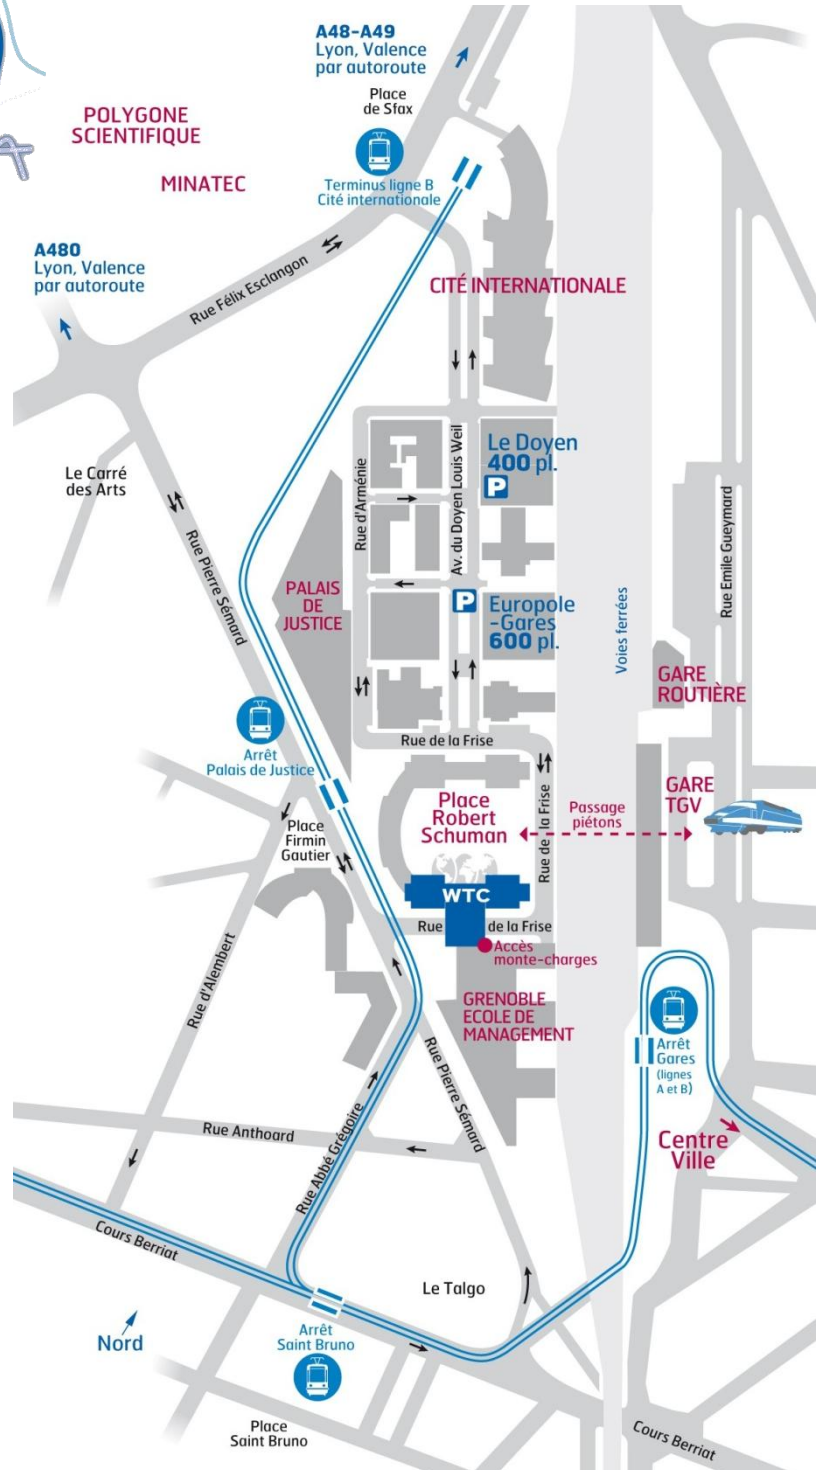

ACCESS MAP

Aéroport Lyon St-Exupéry
Aéroport Grenoble Isère
Paris
Lyon - A48
Valence - A49

General Map

Aéroport
Genève Cointrin
A41
Chambéry
Annecy
Genève

Europole District Map

BY TRAM

- Coming by tram: line A, alight at *Gares* / line B, alight at *Palais de Justice*.

BY CAR

- Coming from Geneva and Chambry by the A41 motorway : take the *rocade sud* (ring road), follow signs to Lyon by motorway,, take the Europole exit and follow signs to Europole

- Coming from Lyon by the A48 motorway, take the Europole-Gares exit and follow signs to Europole.

BY TRAIN OR BY PLANE

- Coming by train: use the underpass between the railway station and Europole

- Airport shuttle buses: Grenoble Isère (3 round trips per day), Lyon Saint-Exupéry (17 round trips per day) et Genève Cointrin (6 rotations, 7j/7).